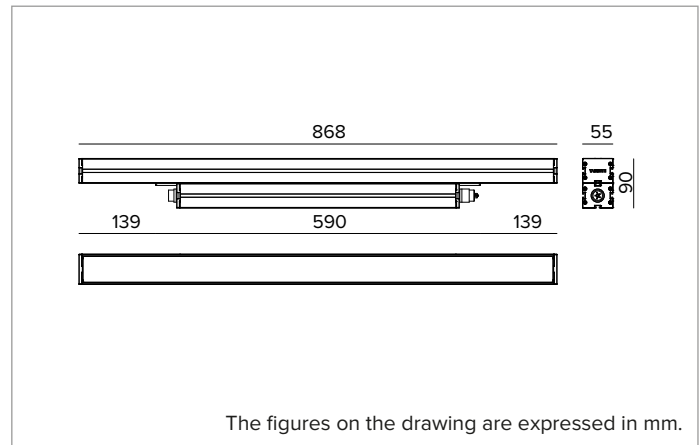

SOURCE

High Power High Efficiency Ra80 linear LED board.

Nominal power: 47.2

Nominal flux: 6822lm

Colour rendering index: 80

CCT nominal: 3000K

ILLUMINOTECHNICAL CHARACTERISTICS

Optic made of optical grade PMMA TIR lenses and a holographic filter. Comfort version with integrated optical accessory: aluminum honeycomb grid, matte black finish.

Optic: LENS

Beam angles: FL 30°

Optical efficiency: 49%

Fixture flux: 3328lm

Luminous efficacy: 64lm/W

Photobiological safety: Compliant with RG1 low risk group

MECHANICAL CHARACTERISTICS

Extruded anodised aluminium 15μ body. Extra clear 5mm thick glass flat screen. The body of the fixture is adjustable and can be installed away from the mounting surface using accessory snap brackets.

Colour and finish: Black anodized

Dimensions: L=868mm

Weight: 4.4Kg

Version: Comfort

Degree of protection: IP66,IP67,IP68,IP69

Mechanical Resistance: IK07

ELECTRICAL CHARACTERISTICS

Integrated driver, available in the ON-OFF version (positioned below the optical body). Supplied with through-wiring with longitudinal sealing IN/OUT panel connectors (the sealing limits the risk of humidity raising towards the driver/optical body). Luminaire compliant with EN 60598-2-22 for power supply from a centralised emergency system CPSS (Central Power Supply System), not incorporated in the luminaire - high risk areas excluded. The default power and flux are 100% in AC and 100% in DC.

Fixture Power: 52W

Power supply: 220-240Vac 50/60Hz

Insulation Class: CLASS 1

Type of driver / Control: ON-OFF

Driver included: YES

Class F: YES

Ambient temperature: 0°C / +35°C

INSTALLATION

To be completed with powder coated stainless steel fixed or adjustable brackets (available in different lengths).

NOTES

110-277Vac version available on request.

WARRANTY

5 years.

WARNING

Luminaire designed for disposal/recycling at end-of-life. Replaceable (LED only) light source by a professional. Replaceable control gear by a professional.

Due to the technological evolution of the electronic components, the data provided may be updated, and as such, confirmation must be requested during the order process.

Luminous flux and power supply have +/-10% tolerances with respect to the indicated value. tq +25°C (CIE 121).

We reserve the right to make technical changes.

Targetti Sankey S.r.l.
Via Pratese, 164
50145 Firenze - Italy
Tel: +39 055 37911
targetti.com
targetti@targetti.com

CCIAA Firenze
Share Capital:
€ 500.000,00
VAT N. (IT):
01537660480
R.E.A: FI-275656

TARGETTI